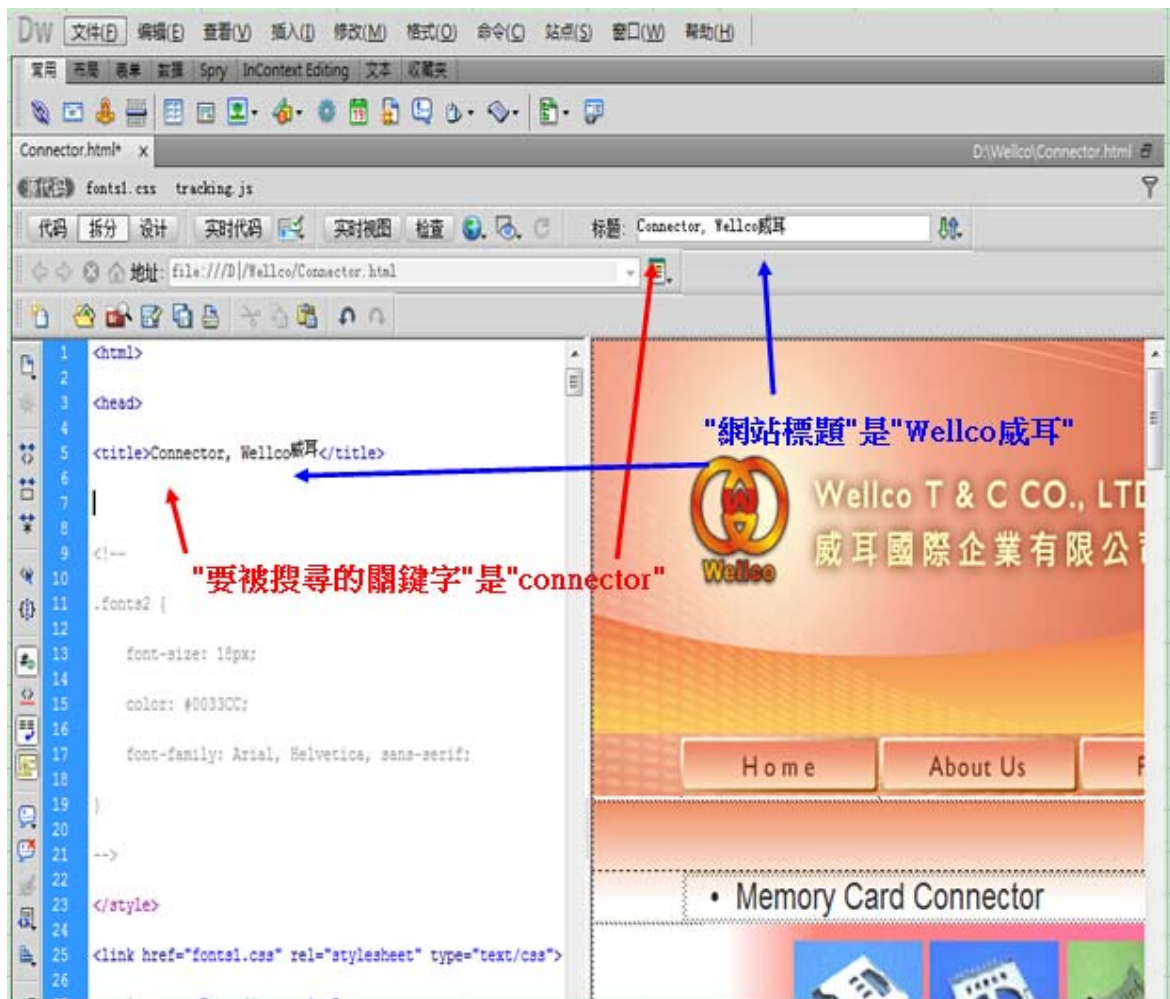

Wellco T&C Co., Ltd.
威耳國際企業有限公司

skype : joeywang168888 , QQ : 1662521268 (如有操作問題 歡迎語音通話溝通)

軟體教學

電腦基本配備:Win7 以上版本,記憶體至少2G,固態硬碟120G (推薦使用),一般硬碟也可
一天24小時不關機 持續跑軟體, 5-7天關開機一次

必須在你的網站內頁 : Tital(網站標題),Keywords(關鍵字),Description(敘述), 輸入你的
"網站標題"與"要被搜尋的關鍵字"

舉例 : 如下圖所示: "網站標題"是"Wellco威耳", "要被搜尋的關鍵字"是"connector"
這樣,搜索引擎才能對應找到你網站與要被搜尋的關鍵字,持續提升你網站的排名度